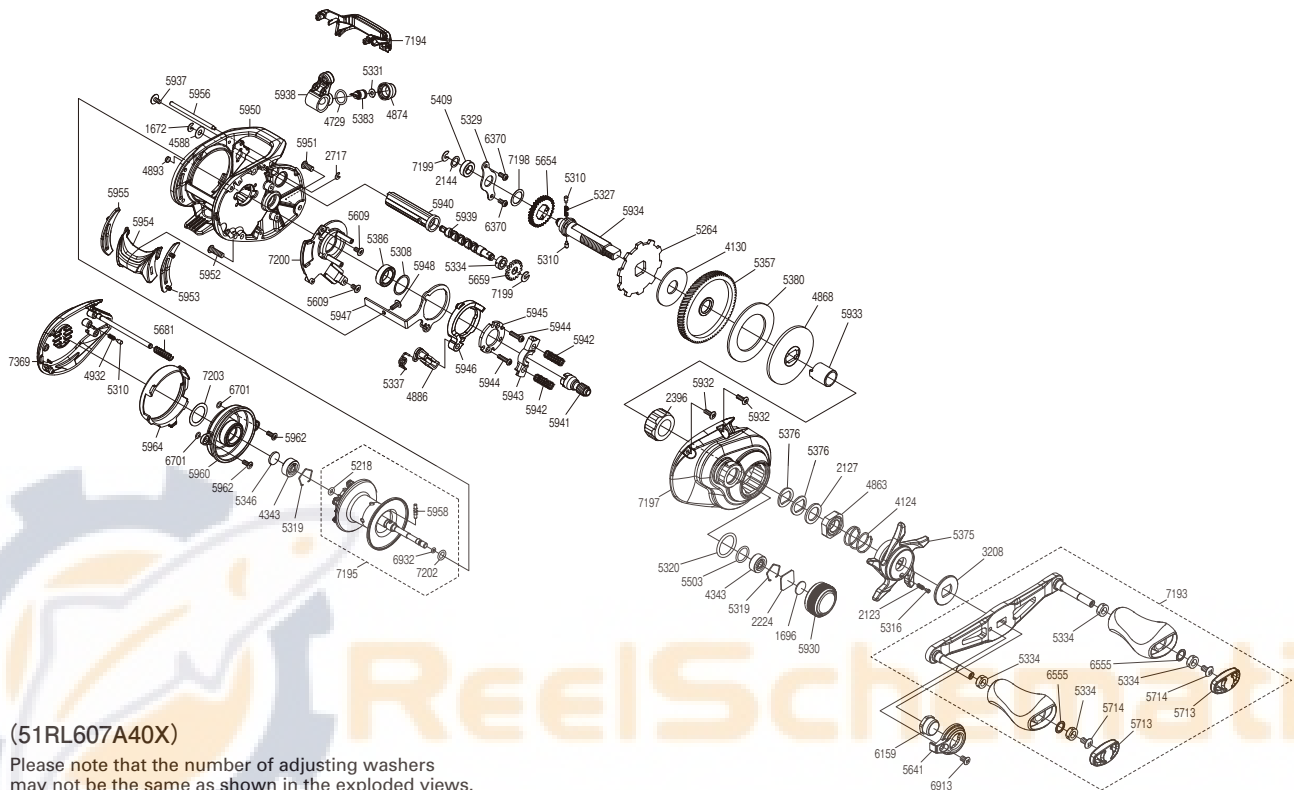

SHIMANO

SLX

SLX150XGA

(51RL607A40X)

Please note that the number of adjusting washers may not be the same as shown in the exploded views. (Adjustment will vary with each individual product.)

Part No.	Description	Part No.	Description	Part No.	Description
BNT1672	E Lock	BNT5337	Clutch Pawl Spring	BNT5947	Clutch Plate
BNT1696	Cast Control Spacer B	BNT5346	Spacer	BNT5948	Screw
BNT2123	Click Spring	BNT5357	Drive Gear	BNT5950	Frame
BNT2127	Star Drag Spacer	BNT5375	Star Drag	BNT5951	Screw
BNT2144	Drive Shaft Washer	BNT5376	Drag Spring Washer	BNT5952	Screw
BNT2224	Cast Control Spacer A	BNT5380	Drag Washer C	BNT5953	Clutch Bar Guide B
BNT2396	Roller Clutch Bearing	BNT5383	Line Guide Pawl	BNT5954	Clutch Button
BNT2717	E Lock	BNT5386	Ball Bearing	BNT5955	Clutch Bar Guide A
BNT3208	Star Drag Click Plate	BNT5409	Drive Shaft Bushing	BNT5956	Stabilizer Bar
BNT4124	Star Drag Spring	BNT5503	O Ring	BNT5958	Spool Clutch Pin
BNT4130	Drag Washer A	BNT5609	Screw	BNT5960	Dial Case
BNT4343	Ball Bearing	BNT5641	Handle Nut Plate	BNT5962	Screw
BNT4588	Washer	BNT5654	Idle Gear A	BNT5964	Left Side Plate Cam Lever
BNT4729	O Ring	BNT5659	Idle Gear C	BNT6159	Handle Nut
BNT4863	Star Drag Nut	BNT5681	Spring	BNT6370	Screw
BNT4868	Key Washer	BNT5713	Handle Knob Seal	BNT6555	Washer
BNT4874	Pawl Cap	BNT5714	Screw	BNT6701	Spacer
BNT4886	Clutch Pawl Assembly	BNT5930	Cast Control Cap	BNT6913	Screw
BNT4893	Washer	BNT5932	Screw	BNT6932	O Ring
BNT4932	Click Spring	BNT5933	Roller Clutch Inner Tube	BNT7193	Handle Assembly
BNT5218	O Ring	BNT5934	Drive Shaft	BNT7194	Level Wind Protector
BNT5264	Anti-Reverse Ratchet	BNT5937	Screw	BNT7195	Spool Assembly
BNT5308	Washer	BNT5938	Line Guide Assembly	BNT7197	Right Side Plate
BNT5310	Idle Gear Pin	BNT5939	Worm Shaft	BNT7198	Washer
BNT5316	Click Pin	BNT5940	Level Wind Guard	BNT7199	E Lock
BNT5319	Bearing Retainer	BNT5941	pinion Gear	BNT7200	Clutch Guard
BNT5320	O Ring	BNT5942	Yoke Spring	BNT7202	O Ring
BNT5327	Idle Gear Spring	BNT5943	Yoke	BNT7203	Washer
BNT5329	Drive Shaft Retainer	BNT5944	Screw	BNT7369	Left Side Plate
BNT5331	Spacer	BNT5945	Clutch Cam Retainer		
BNT5334	Bushing	BNT5946	Clutch Cam		